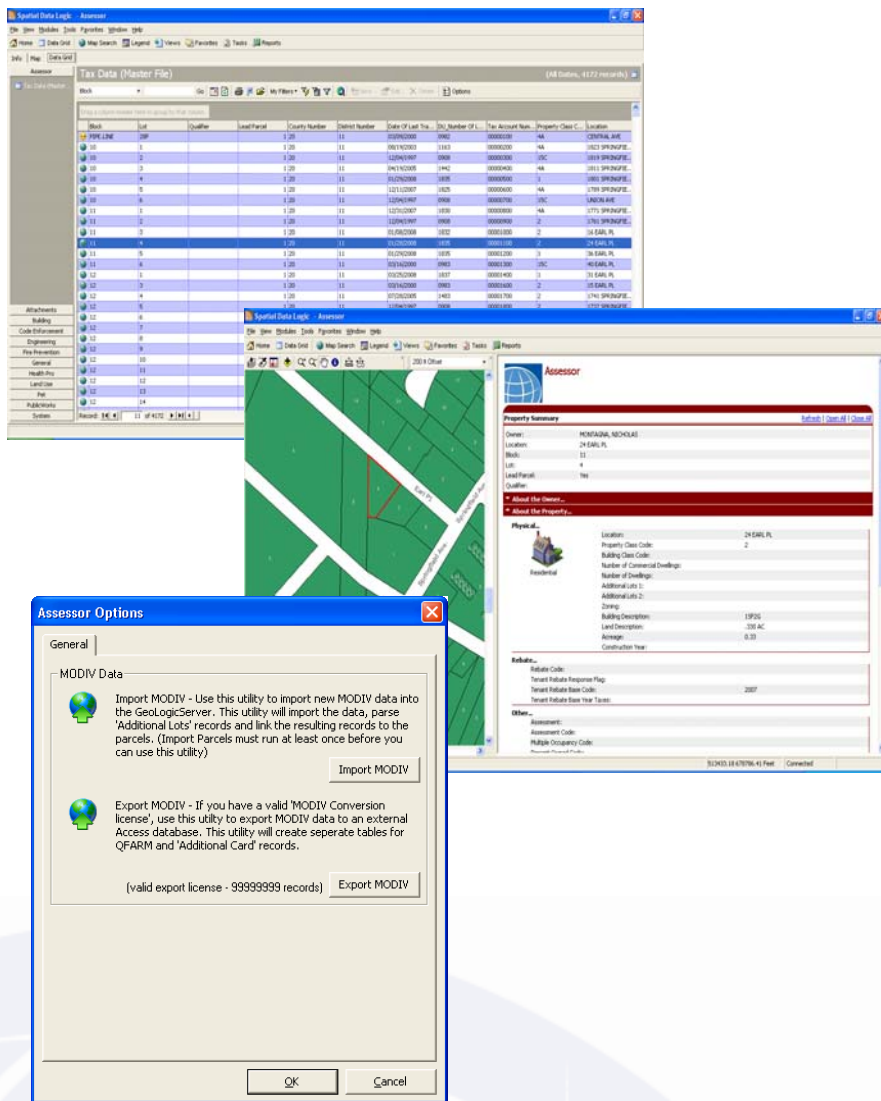

Assessor Module

Software for the Tax Assessor

- Access to MODIV data with an easy to use interface for sorting, grouping and searching specific properties or groups of similar properties
- The search, summary and reporting capabilities are excellent tools for Revaluations
- MODIV update capability allows you to quickly and easily update other departments with the most up to date property owner information. This will reduce inquiry calls into your department.
- Access to Building Department data with search and report capabilities will enable you to prioritize properties for reassessment
- Holistic and historic view of every municipal property
- Access existing systems
  - Import routines for major NJ vendors
  - Expands "Additional Lots" fields into new records
  - Links the new and existing records with the Parcel file
- Integrated into your GIS
  - All data can now be linked to a parcel
  - Integrated mapping tools are easy to use

One module within a complete Municipal Management Suite

Tax Assessor data is at the center of all data tracked by GeoLogic. Nearly all other Modules rely on timely updates of the MODIV data for accurate processing of their workflow. The Assessor Module includes automated import, parsing and linking routines that make pushing this data to other Modules a seamless process.

SDL believes that Tax Assessor Departments are actually service organizations that operate within a network of departments that have a greater purpose. That purpose is to serve and protect the citizens of their community. To effectively operate within a network, you must be able to communicate with the other members, interact with them, see what they are doing and share data with them. Now you can, with the Professional Series of Workflow Automation tools from Spatial Data Logic.

GeoLogic Municipal Roadmap
For a complete GeoLogic Municipal Roadmap:
www.SpatialDataLogic.com/sdl/Roadmap

Visit us on the web at:
www.SpatialDataLogic.com

SpatialDataLogic

2 Executive Drive Suite 200
Somerset, NJ 08873
Phone: 800-805-9695