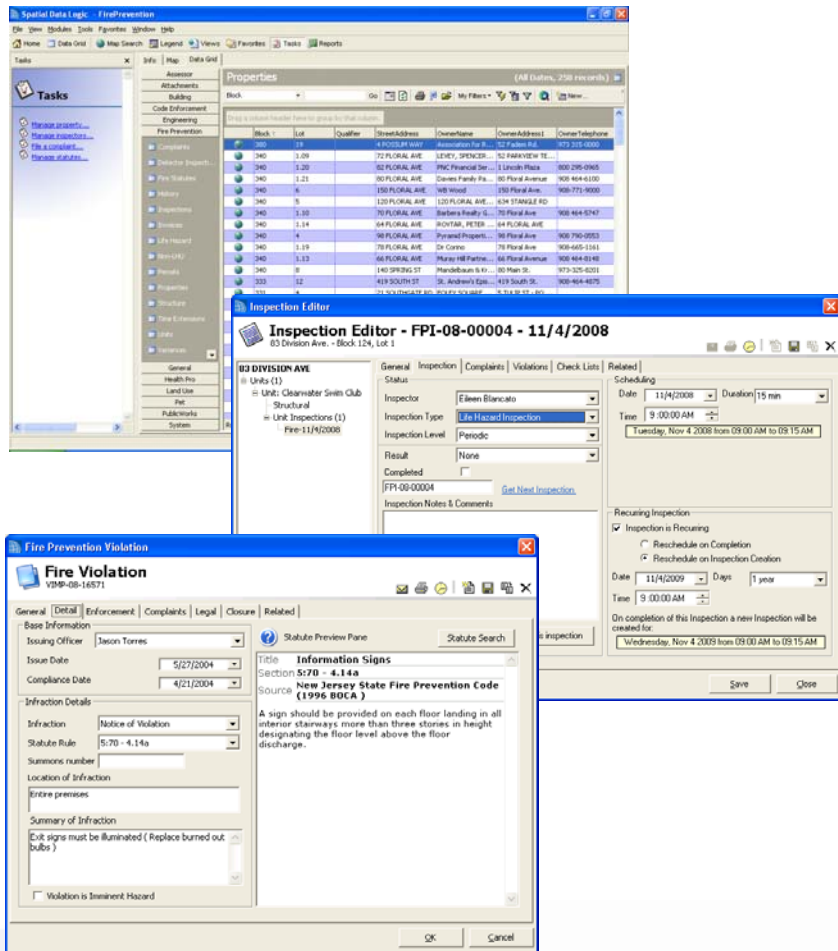

## Software for the Fire Prevention Bureau

- Easy-to-use: menu driven/point & click/ follows process currently used
- Complaints of Code violations can be received from other municipal employees
- All data processed will be stored at your municipality
- Import your historic ESP data
- Fire Inspections, Certificates, Violations and Complaints can be processed, tracked and printed
- Statutes look up and search for code section on citation
- Municipal tax (ModIV) data is easily updated by your Assessor
- Integrated into your GIS
  - Applications/Certificates/ Inspections/Violations can now be linked to a parcel
  - All Fire Prevention data is now linked to tax information enabling reporting and spatial analysis
  - Integrated mapping tools are easy to use
- (Planned) Accepts inquiries to the Fire Prevention Bureau via the SDL Municipal Portal