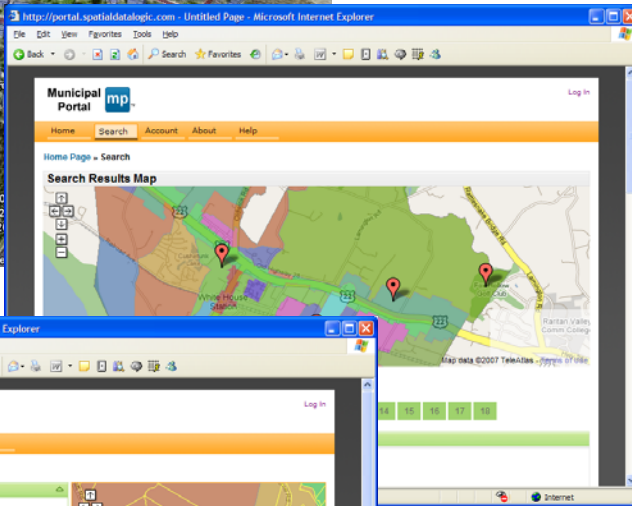

Municipal Portal

Online Access to Department and GIS Data

- Citizens and merchants can apply, track and inquire online
- Online data entry flows into GeoLogic Workflow Engine
- Data Entry includes:
  - Complaint Input and Tracking
  - Service Requests
  - Permits
  - Inspection Requests
  - Comments
  - General Inquiries
- Citizen and merchant data entry reduces input required by township employees
- Include links to other websites
- Documents are available anytime, anywhere and from any place
- Provides access to municipal maps and GIS data over the internet
  - Static functions such as Zoom, Pan and Identify
  - Interactive functions such as, "Show all of the public schools that are within five miles of the selected parcel"

Enable Citizens access to data online

The Municipal Portal allows citizens and other anonymous users access to all relevant workflow and GIS data online. It serves as a single website for users to access data for individual street addresses or tax parcels as well as any associated GIS data. The availability of this data online can dramatically reduce walk-in and telephone inquiries that are currently handled by your municipal staff. Likewise, your staff will also have access to this data when they find themselves away from the office.

In addition to read only access, online users can also initiate workflow related activities such as Permit application, scheduling Inspections and the logging of Complaints or Comments. The processing of these online entries are fed directly into the GeoLogic Workflow engine so that the appropriate employee can act on the request.

Finally, users have access to all of your scanned documents online. This includes full text and metadata searching of all documents.

GeoLogic Municipal Roadmap

For a complete GeoLogic Municipal Roadmap:
www.SpatialDataLogic.com/sdl/Roadmap

Visit us on the web at:
www.SpatialDataLogic.com

SpatialDataLogic

2 Executive Drive Suite 200
Somerset, NJ 08873
Phone: 800-805-9695