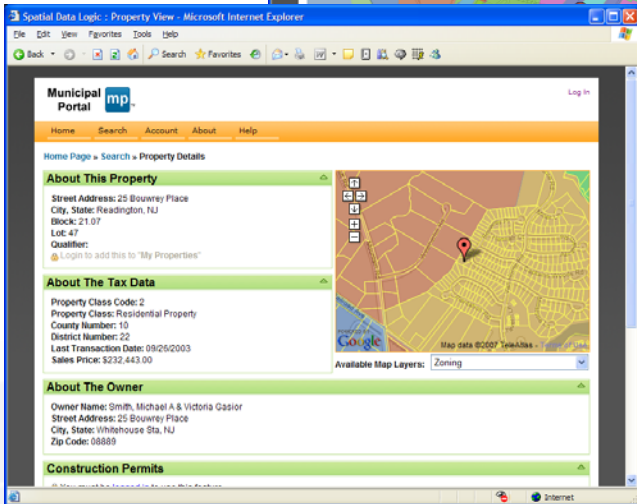

Municipal Portal

Online Access to Department and GIS Data

- Citizens and merchants can apply, track and inquire online
- Online data entry flows into GeoLogic Workflow Engine
- Data Entry includes:
  - Complaint Input and Tracking
  - Service Requests
  - Permits
  - Inspection Requests
  - Comments
  - General Inquiries
- Citizen and merchant data entry reduces input required by township employees
- Include links to other websites
- Documents are available anytime, anywhere and from any place
- Provides access to municipal maps and GIS data over the internet
  - Static functions such as Zoom, Pan and Identify
  - Interactive functions such as, "Show all of the public schools that are within five miles of the selected parcel"

Enable Citizens access to data online

The Municipal Portal allows citizens and other anonymous users access to all relevant workflow and GIS data online. It serves as a single website for users to access data for individual street addresses or tax parcels as well as any associated GIS data. The availability of this data online can dramatically reduce walk-in and telephone inquiries that are currently handled by your municipal staff. Likewise, your staff will also have access to this data when they find themselves away from the office.

In addition to read only access, online users can also initiate workflow related activities such as Permit application, scheduling Inspections and the logging of Complaints or Comments. The processing of these online entries are fed directly into the GeoLogic Workflow engine so that the appropriate employee can act on the request.

Finally, users have access to all of your scanned documents online. This includes full text and metadata searching of all documents.

GeoLogic Municipal Roadmap

For a complete GeoLogic Municipal Roadmap:
www.SpatialDataLogic.com/sdl/Roadmap

Visit us on the web at:
www.SpatialDataLogic.com

SpatialDataLogic

2 Executive Drive Suite 200
Somerset, NJ 08873
Phone: 800-805-9695