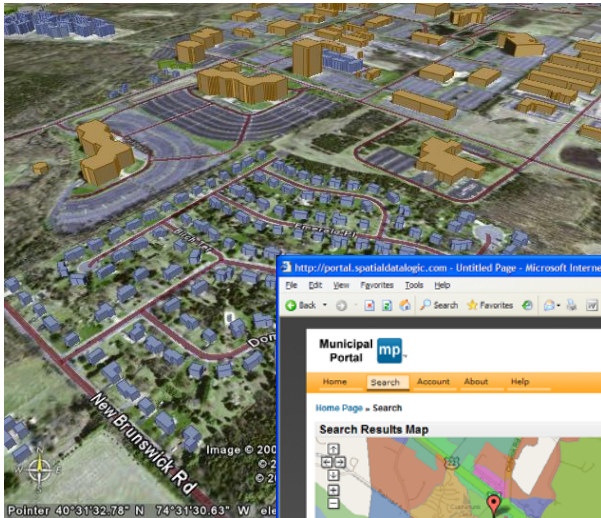

Municipal Portal

Online Access to Department and GIS Data

- Citizens and merchants can apply, track and inquire online
- Online data entry flows into GeoLogic Workflow Engine
- Data Entry includes:
  - Complaint Input and Tracking
  - Service Requests
  - Permits
  - Inspection Requests
  - Comments
  - General Inquiries
- Citizen and merchant data entry reduces input required by township employees
- Include links to other websites
- Documents are available anytime, anywhere and from any place
- Provides access to municipal maps and GIS data over the internet
  - Static functions such as Zoom, Pan and Identify
  - Interactive functions such as, "Show all of the public schools that are within five miles of the selected parcel"

Enable Citizens access to data online

The Municipal Portal allows citizens and other anonymous users access to all relevant workflow and GIS data online. It serves as a single website for users to access data for individual street addresses or tax parcels as well as any associated GIS data. The availability of this data online can dramatically reduce walk-in and telephone inquiries that are currently handled by your municipal staff. Likewise, your staff will also have access to this data when they find themselves away from the office.

In addition to read only access, online users can also initiate workflow related activities such as Permit application, scheduling Inspections and the logging of Complaints or Comments. The processing of these online entries are fed directly into the GeoLogic Workflow engine so that the appropriate employee can act on the request.

Finally, users have access to all of your scanned documents online. This includes full text and metadata searching of all documents.

GeoLogic Municipal Roadmap

For a complete GeoLogic Municipal Roadmap:
www.SpatialDataLogic.com/sdl/Roadmap

Visit us on the web at:
www.SpatialDataLogic.com

SpatialDataLogic

2 Executive Drive Suite 200
Somerset, NJ 08873
Phone: 800-805-9695