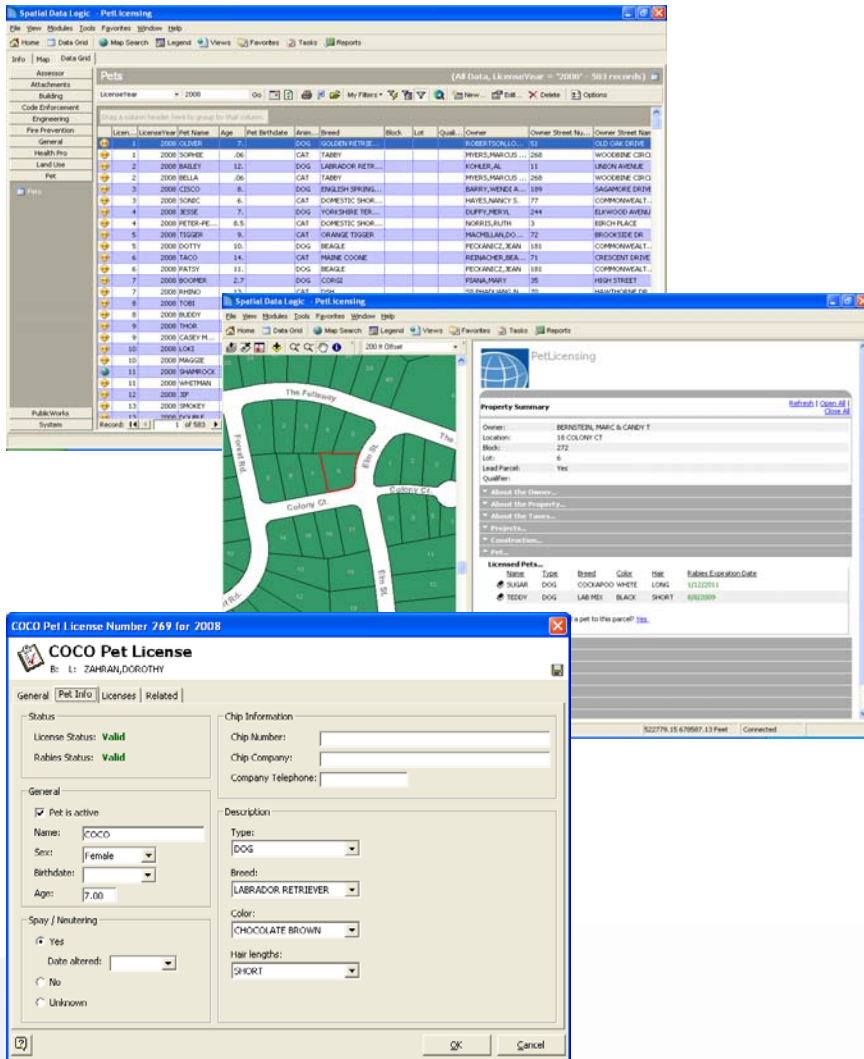

Pet Licensing Module

Software for the Licensing and Tracking of Pets within the Municipality

- Create mailing lists for renewal of pet licenses
- Use the mail-merge feature for generation of mailing labels to all pet owners
- Issue Pet Licenses and manage the process from start to finish
- Reporting and search tools enable you to find any pet or group of pets
- The location of any pet or group of pets can be displayed on your parcel map
- State VPH-10 report is included
- Rabies immunization tracking
- A database of all veterinarians and their contact information can be tracked and managed
- Integrated into your GIS
  - Licenses can now be linked to a parcel
  - All Pet data is now linked to tax information enabling reporting and spatial analysis
  - Integrated mapping tools are easy to use
- (Planned) Accepts License Applications via the web

One module within a complete Municipal Management Suite

This Module tracks all of the relevant data required for each pet that is licensed within your municipality. You can manage the licensing process and the state reporting process all within the software. By maintaining a catalog of all pets, municipal employees can access properties where pets reside with confidence, as they will know what licensed animals are on the premises.

GeoLogic Municipal Roadmap
For a complete GeoLogic Municipal Roadmap:
www.SpatialDataLogic.com/sdl/Roadmap

Visit us on the web at:
www.SpatialDataLogic.com

SpatialDataLogic

2 Executive Drive Suite 200
Somerset, NJ 08873
Phone: 800-805-9695